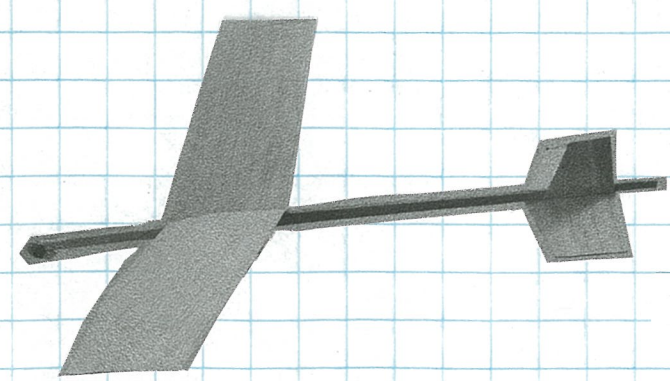

Stabilizer - 1/32 Balsa note: grain is horizontal

Rudder - 1/32 Balsa note: grain is vertical (mount on right side of fuse.)

BASIC ELASTIC LAUNCH GLIDER

Questions: rkleinert@verizon.net